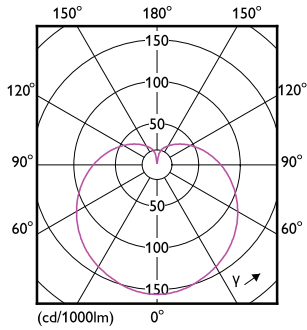

CorePro Plastic LEDcandles & lusters

Photometric data

Light Distribution Diagram - CorePro lustre ND 7-60W E27 840 P48 FR