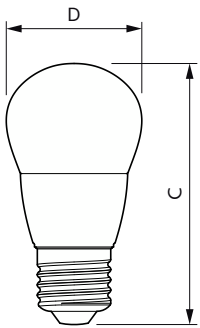

Application Conditions

can it be used in closed luminaires	No
-------------------------------------	----

Product Data

Order product name	CorePro lustre ND 7-60W E27 840 P48 FR
	FR

Full product name	CorePro lustre ND 7-60W E27 840 P48 FR
Full product code	871951431306400
Order code	31306400
Material Nr. (12NC)	929002973202
Net Weight (Piece)	0.028 kg
EAN/UPC - Product/Case	8719514313064
Numerator - Packs per outer box	10
EAN/UPC - Case	8719514313071

Dimensional drawing

Product	D	C
CorePro lustre ND 7-60W E27 840 P48 FR	48 mm	95 mm

Photometric data

General uniform lighting - CorePro lustre ND 7-60W E27 840 P48 FR

Spectral Power Distribution Colour - CorePro lustre ND 7-60W E27 840 P48 FR