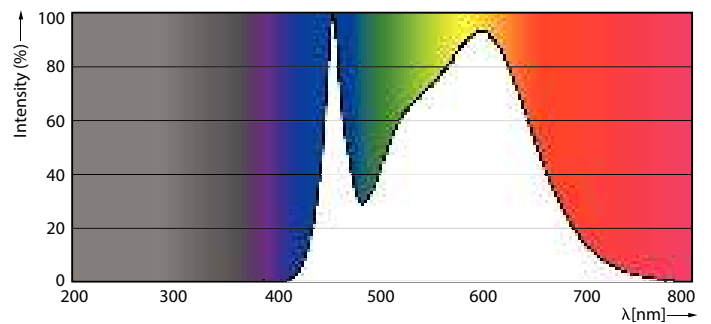

General uniform lighting - CorePro lustre ND 7-60W E27 840 P48 FR

Spectral Power Distribution Colour - CorePro lustre ND 7-60W E27 840 P48 FR