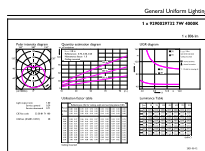

Product data

General Information		Operating and Electrical	
Cap-Base	E27	Line Frequency	50 to 60 Hz
Nominal lifetime	15,000 hour(s)	Input Frequency	50 to 60 Hz
Switching Cycle	50,000	Power Consumption	7 W
Lighting Technology	LED	Lamp Current (Nom)	59 mA
Flux measurement reference	Sphere	Wattage Equivalent	60 W
		Starting Time (Nom)	0.5 s
		Warm-up time to 60% light	0.5 s
		Power Factor (Fraction)	0.51
		Voltage (Nom)	220-240 V
Light Technical		Temperature	
Color Code	840 [CCT of 4000K]	T-Case Maximum (Nom)	83 °C
Luminous Flux	806 lm		
Color Designation	Cool White (CW)	Controls and Dimming	
Luminous Efficacy (rated) (Nom)	115.00 lm/W	Dimmable	No
Correlated Color Temperature (Nom)	4000 K	Mechanical and Housing	
Color Consistency	<6	Bulb Finish	Frosted
Color rendering index (CRI)	80		
LLMF At End Of Nominal Lifetime (Nom)	70 %		
Flickering value (PstLM) - Flickering value as per EN 61000-3-3	1		
Stroboscopic effect visibility measure (SVM)	0.4		
Photobiological safety according to EN 62471	RG1		

Dimensional drawing

Product	D	C
CorePro lustre ND 7-60W E27 840 P48 FR	48 mm	95 mm

Photometric data

General uniform lighting - CorePro lustre ND 7-60W E27 840 P48 FR

Spectral Power Distribution Colour - CorePro lustre ND 7-60W E27 840 P48 FR